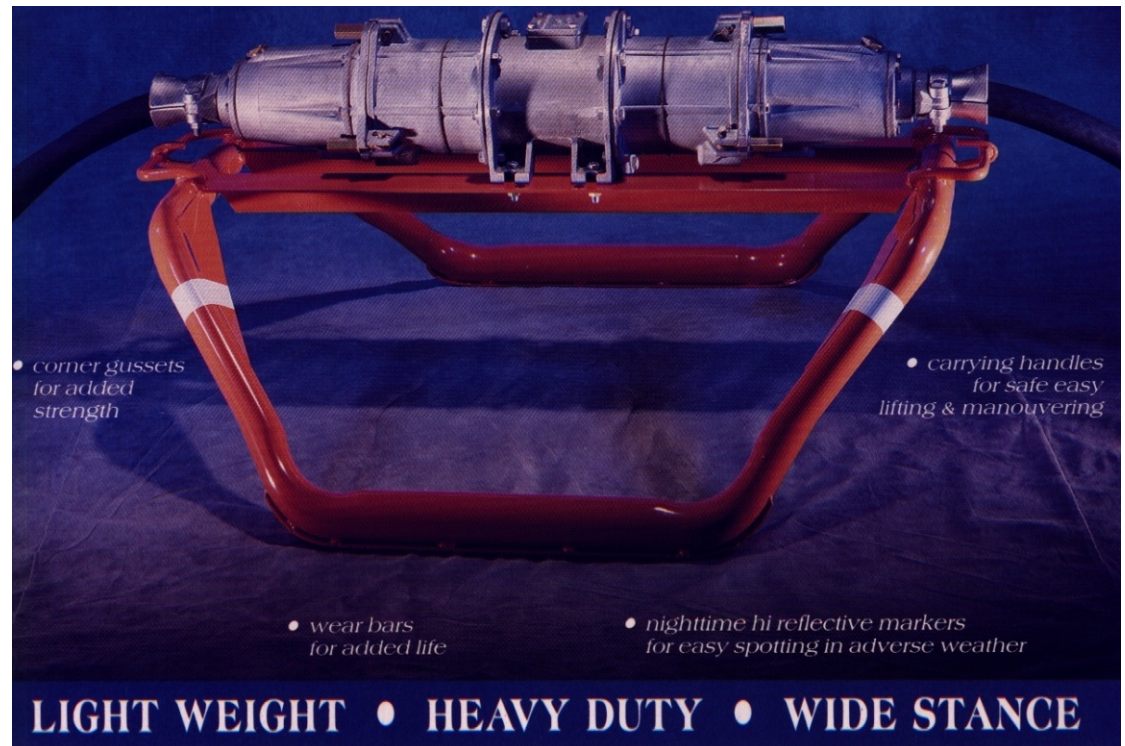

“LOW SKID”

A simple solution for elevating cable coupler mounts.

Caribou Manufacturing Corporation
www.CaribouMFG.com

- 2 1/4" X 14 Gauge round steel tubing, welding construction
- painted safety orange hi gloss enamel
- stack-able for easy transportation and storage
- 46" (w) X 55" (l) X 15" (h) overall dimensions